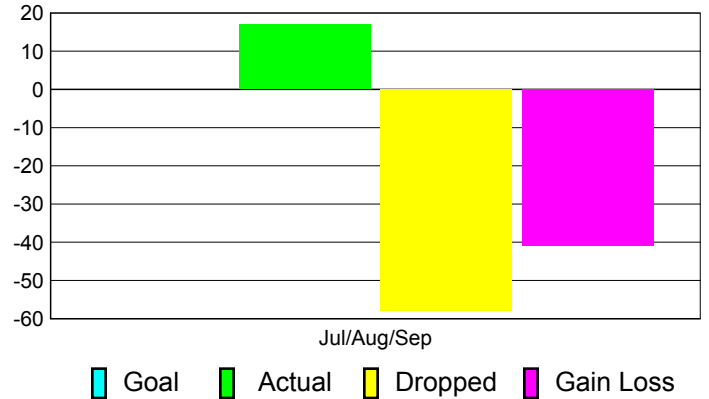

Membership Results 2011-2012

Goal, New, Dropped, Gain/Loss