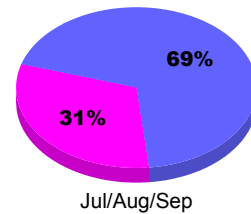

Membership Results
2011-2012

Membership
2010-2011

Month	Net Memb Goal	Actual New Memb	Actual Dropped Memb	Gain/Loss of Memb	Gain/Loss of Memb
Jul/Aug/Sep		17	-58	-41	-24
Totals		17	-58	-41	-24

Membership Results 2011-2012

Goal, New, Dropped, Gain/Loss

Comparison of Membership Gain/Loss

Current Year Compared to the Previous Year

Gender Comparison 2011-2012

Male Female